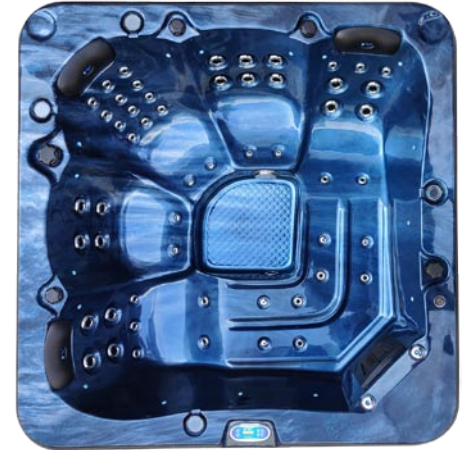

Manly Deluxe Platinum Spa

Elsewhere price \$9,990

Clearance Price \$5,999

Limited Stock

Scan QR code
for purchase

Dimensions: 2m x 2m x 0.76m

Seating: 2 Loungers & 3 Chairs

Water Capacity: 1000L

Dry Weight: 250kg

Filled Weight: 1250kg

Power: 10amp

Spa Features

- Balboa control system
- Time programable control system to take advantage of home solar systems
- Premium 2hp high speed jet pump with built in energy efficient cleaning pump
- Premium 2kw set and forget inbuilt heater
- 0.6hp Air blower
- Ozone water sanitiser
- 54 x Premium Jets with stainless steel faces (Not standard clip in jets)
- 3 x Padded headrest with LED multicoloured lights
- 2 x Waterfalls with LED multicoloured lights
- 4 x Drink coasters with LED multicoloured lights
- 16 x LED multicoloured wall lights
- Water directional control handle
- Water pressure control handles
- Insulated key lockable vinyl hardcover
- Insulated energy efficient cabinet
- Insulated energy efficient solid ABS-fiberglass reinforced base
- Stainless steel structural frame
- 10 Amp power lead supplied

**Aqua Pulse
Spas**

Manly Deluxe Platinum Spa

Black Opal & Grey Cabinet

White Opal & Grey Cabinet

Blue Opal & Grey Cabinet

CONTACT DETAILS

Email: sales@aquapulsespas.com.au

Web: www.aquapulsespas.com.au