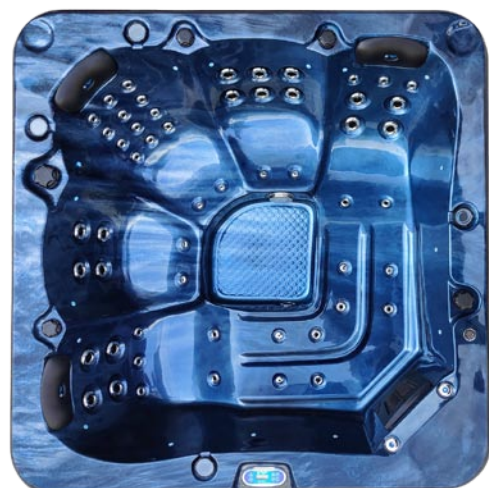

Manly Deluxe Platinum Spa

Elsewhere price \$9,990

Clearance Price \$5,999

Limited Stock

Scan QR code
for purchase

Dimensions: 2m x 2m x 0.76m

Seating: 2 Loungers & 3 Chairs

Water Capacity: 1000L

Dry Weight: 250kg

Filled Weight: 1250kg

Power: 10amp

Spa Features

- Balboa control system
- Time programable control system to take advantage of home solar systems
- Premium 2hp high speed jet pump with built in energy efficient cleaning pump
- Premium 2kw set and forget inbuilt heater
- 0.6hp Air blower
- Ozone water sanitiser
- 54 x Premium Jets with stainless steel faces (Not standard clip in jets)
- 3 x Padded headrest with LED multicoloured lights
- 2 x Waterfalls with LED multicoloured lights
- 4 x Drink coasters with LED multicoloured lights
- 16 x LED multicoloured wall lights
- Water directional control handle
- Water pressure control handles
- Insulated key lockable vinyl hardcover
- Insulated energy efficient cabinet
- Insulated energy efficient solid ABS-fiberglass reinforced base
- Stainless steel structural frame
- 10 Amp power lead supplied