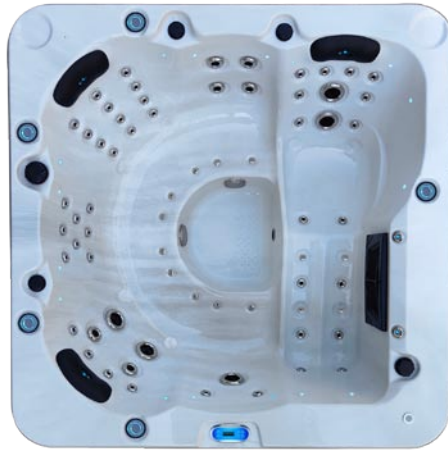

Emerald Deluxe Platinum Spa