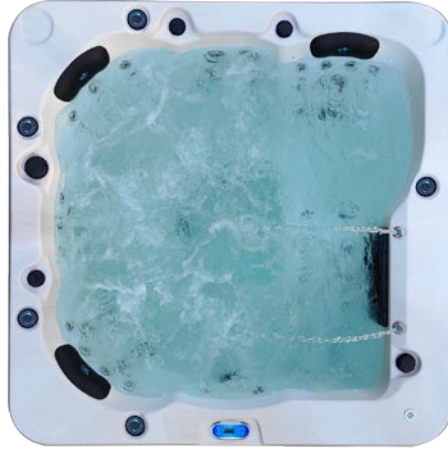

Emerald Deluxe Platinum Spa