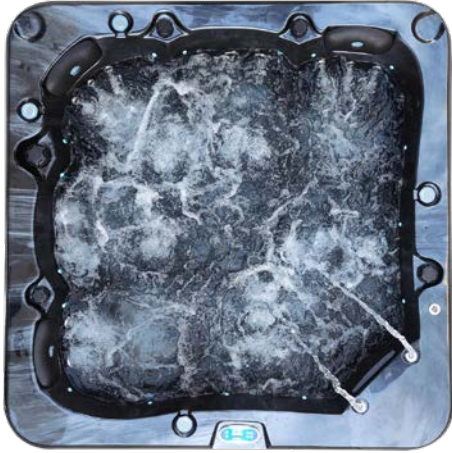

Manly Deluxe Platinum Spa