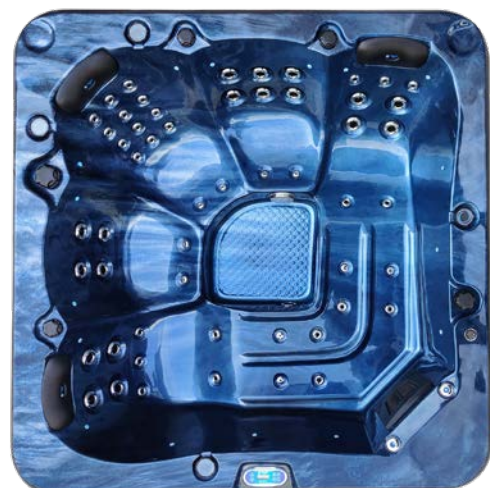

Manly Deluxe Platinum Spa

Elsewhere price \$9,990

Clearance Price \$5,999

Limited Stock

Scan QR code
for purchase

Dimensions: 2m x 2m x 0.76m

Seating: 2 Loungers & 3 Chairs

Water Capacity: 1000L

Dry Weight: 250kg

Filled Weight: 1250kg

Power: 10amp

Spa Features

- Balboa control system
- Time programable control system to take advantage of home solar systems
- Premium 2hp high speed jet pump with built in energy efficient cleaning pump
- Premium 2kw set and forget inbuilt heater
- 0.4hp Air blower
- Ozone water sanitiser
- 54 x Premium Jets with stainless steel faces (Not standard clip in jets)
- 3 x Padded headrest with LED multicoloured lights
- 2 x Waterfalls with LED multicoloured lights
- 4 x Drink coasters with LED multicoloured lights
- 16 x LED multicoloured wall lights
- Water directional control handle
- Water pressure control handles
- Insulated key lockable vinyl hardcover
- Insulated energy efficient cabinet
- Insulated energy efficient fiberglass shell
- Insulated energy efficient solid ABS-fiberglass base
- Stainless steel structural frame
- 10 Amp power lead supplied