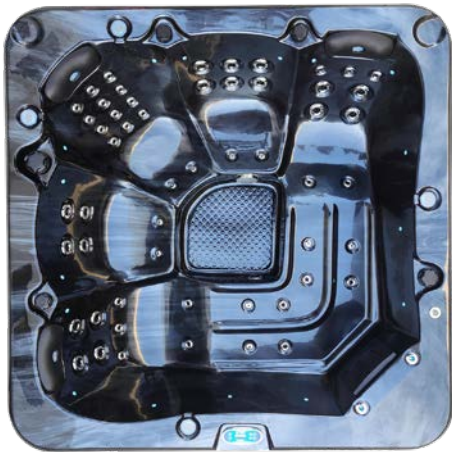

Manly Deluxe Platinum Spa