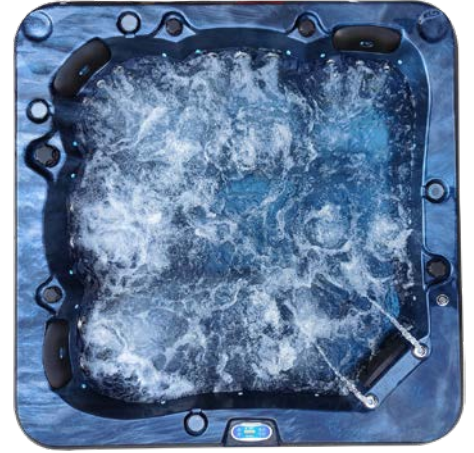

Manly Deluxe Platinum Spa