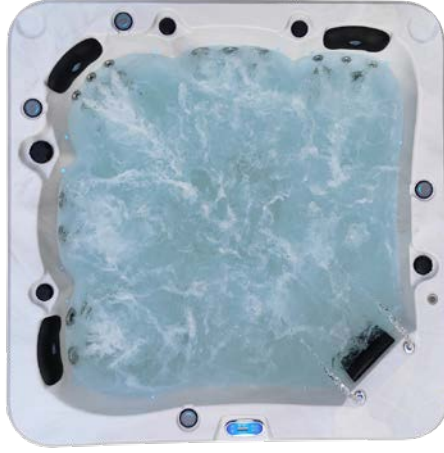

Manly Deluxe Platinum Spa

Elsewhere price \$9,990

Clearance Price \$5,999

Limited Stock

Scan QR code
for purchase

Dimensions: 2m x 2m x 0.76m

Seating: 2 Loungers & 3 Chairs

Water Capacity: 1000L

Dry Weight: 250kg

Filled Weight: 1250kg

Power: 10amp

Spa Features

- Balboa control system
- Time programable control system to take advantage of home solar systems
- Premium 2hp high speed jet pump with built in energy efficient cleaning pump
- Premium 2kw set and forget inbuilt heater
- 0.4hp Air blower
- Ozone water sanitiser
- 54 x Premium Jets with stainless steel faces (Not standard clip in jets)
- 3 x Padded headrest with LED multicoloured lights
- 2 x Waterfalls with LED multicoloured lights
- 4 x Drink coasters with LED multicoloured lights
- 16 x LED multicoloured wall lights
- Water directional control handle
- Water pressure control handles
- Insulated key lockable vinyl hardcover
- Insulated energy efficient cabinet
- Insulated energy efficient fiberglass shell
- Insulated energy efficient solid ABS-fiberglass base
- Stainless steel structural frame
- 10 Amp power lead supplied

**Aqua Pulse
Spas**

Manly Deluxe Platinum Spa

Black Opal & Grey Cabinet

White Opal & Grey Cabinet

Blue Opal & Grey Cabinet

CONTACT DETAILS

Email: sales@aquapulsespas.com.au

Web: www.aquapulsespas.com.au