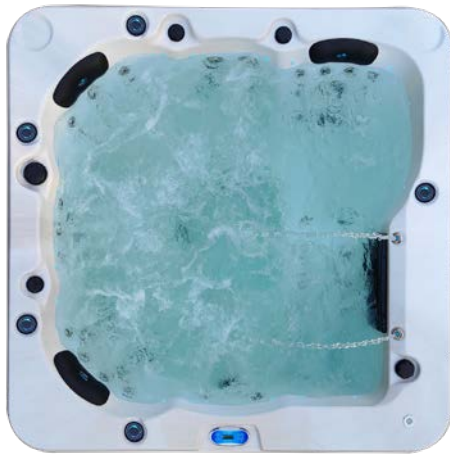

Emerald Luxury Platinum Spa