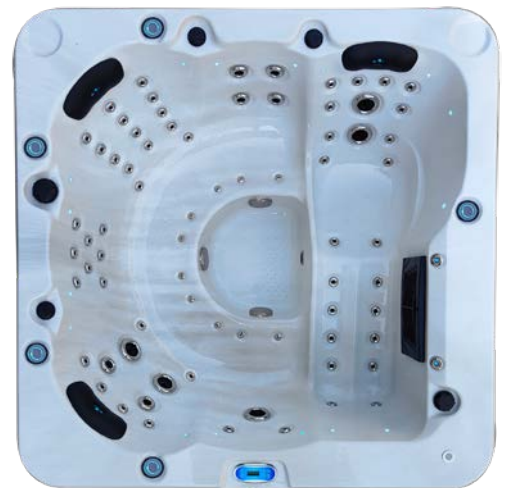

Emerald Luxury Platinum Spa

Elsewhere price \$12,490

Clearance Price \$7,999

Limited Stock

Scan QR code
for purchase

Dimensions: 2m x 2m x 0.9m

Seating: 1 Lounger & 5 Chairs

Water Capacity: 1200L

Dry Weight: 300kg

Filled Weight: 1500kg

Power: 32amp

Spa Features

- Balboa control system
- Time programable control system to take advantage of home solar systems
- 2 x Premium 3hp high speed jet pumps
- Premium 0.35hp built in energy efficient cleaning pump
- Premium 3kw set and forget inbuilt heater
- 0.4hp Air blower
- Ozone water sanitiser
- 73 x Premium Jets with stainless steel faces (Not standard clip in jets)
- 3 x Padded headrest with LED multicoloured lights
- 2 x Waterfalls with LED multicoloured lights
- 5 x Drink coasters with LED multicoloured lights
- 16 x LED multicoloured wall lights
- Water directional control handle
- Water pressure control handles
- Insulated key lockable vinyl hardcover
- Insulated energy efficient cabinet
- Insulated energy efficient fiberglass shell
- Insulated energy efficient solid ABS-fiberglass base
- Stainless steel structural frame
- 32 Amp power electrician required