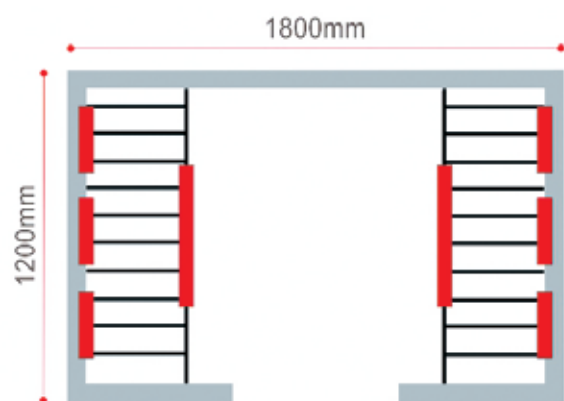

The Byron 4 Seater Sauna is perfectly sized for up to 4 adults at a time.

The infrared heaters promote increased blood flow which provides your body with relief from muscle aches and pain.

The unit is easily assembled and is stylishly designed to sit comfortably in any home.

The Byron Sauna is able to be plugged straight into a standard home power point.

FEATURES OF THE BYRON 4 SEATER SAUNA

- Heat Therapy coming from 8 Infrared Heaters promotes increased blood flow for faster relief from muscle aches and pain.
- Inbuilt CD player and AM/FM stereo with 2 speakers and remote control allows you to set the mood with your favourite music.
- The Air Purifier/Ioniser helps to cleanse the air and remove toxins to provide clean, fresh air while using the sauna.
- Dual control panels allow you to control the settings of the sauna from either inside or outside the sauna.
- The Aromatherapy shelf gives you a designated place for your own fragrance diffuser to sit on.
- The internal and external lights create atmosphere and ambience allowing you to relax with a favourite book while inside the sauna.
- The full length glass door allows easy access while the smaller windows provide privacy to the occupants.
- Hemlock Pine timber cabinetry provides a sleek contemporary appearance, and our clever build design makes assembly easy and hassle free.

SPECIFICATIONS

 Dimensions | 1800mm x 1200mm x 1900mm

 10 Amp Power Connection

■ The Infrared Heater Distribution

Call us on 07 3208 4625

AquaPulseSpas.com.au

Visit our showroom:

Unit 2/3333 Pacific Highway, Slacks Creek Qld 4127